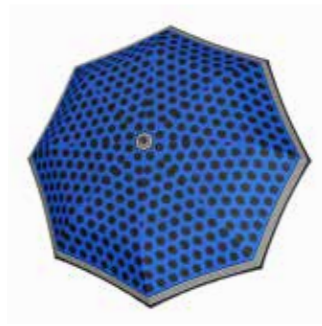

6492.01 | FLEX MIX-UP
ROT

6492.02 | FLEX MIX-UP
BLAU

LONG MATIC

6544.01 | DOTS
MULTICOLOR

6544.02 | DOTS
NAVY

6544.03 | DOTS
BEIGE

7572.01 | GATSBY

7572.02 | BEAKER
STREET TOBACCO